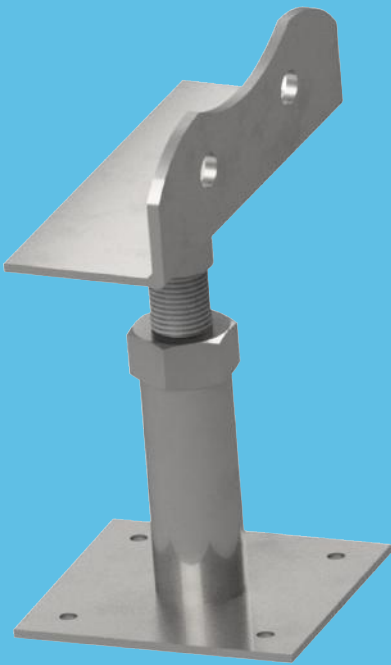

PowerSeal
PIPELINE PRODUCTS CORPORATION

SPECIAL FABRICATIONS

HANGERS, PIPE SUPPORTS, CLAMPS

Adjustable support flanged

Adjustable support W/ U-bolt

- Clamps, Hangers & Supports, Washer plates, Wall Sleeves
- Variety of metals available
- Wide range of design capabilities
- Customized submittals available upon request

1-800-800-0932

www.powerseal.com • 701 Pleasant View Drive Wichita Falls, TX 76306 • 940-767-5566 fax: 940-723-8378

FITTING SOLUTIONS FOR HARSH ENVIRONMENTS

HANGERS, PIPE SUPPORTS, CLAMPS

Manhole support clamp

Socket clamp

Adjustable hanger with roller

Washer plate

Offset pipe support clamp

Clevis support hanger

Tie down strap

Wall sleeve

1-800-800-0932