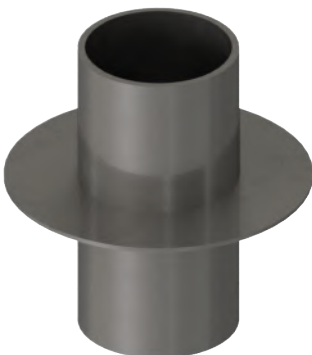

PowerSeal
PIPELINE PRODUCTS CORPORATION

SPECIAL FABRICATIONS

HANGERS, PIPE SUPPORTS, CLAMPS

Adjustable support flanged

Adjustable support W/ U-bolt

- Clamps, Hangers & Supports, Washer plates, Wall Sleeves
- Variety of metals available
- Wide range of design capabilities
- Customized submittals available upon request

Socket clamp

Adjustable hanger with roller

Washer plate

Offset pipe support clamp

Clevis support hanger

Tie down strap

Wall sleeve

1-800-800-0932