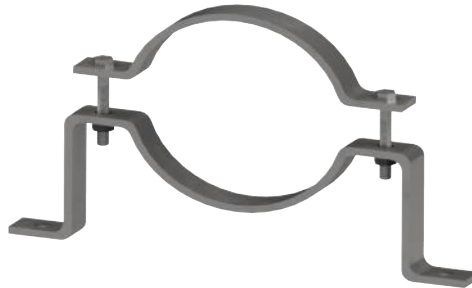

PowerSeal
PIPELINE PRODUCTS CORPORATION

SPECIAL FABRICATIONS

HANGERS, PIPE SUPPORTS, CLAMPS

Adjustable support flanged

Adjustable support W/ U-bolt

- Clamps, Hangers & Supports, Washer plates, Wall Sleeves
- Variety of metals available
- Wide range of design capabilities
- Customized submittals available upon request

1-800-800-0932

www.powerseal.com • 701 Pleasant View Drive Wichita Falls, TX 76306 • 940-767-5566 fax: 940-723-8378

FITTING SOLUTIONS FOR HARSH ENVIRONMENTS

HANGERS, PIPE SUPPORTS, CLAMPS

Manhole support clamp

Socket clamp

Adjustable hanger with roller

Washer plate

Offset pipe support clamp

Clevis support hanger

Tie down strap

Wall sleeve

1-800-800-0932