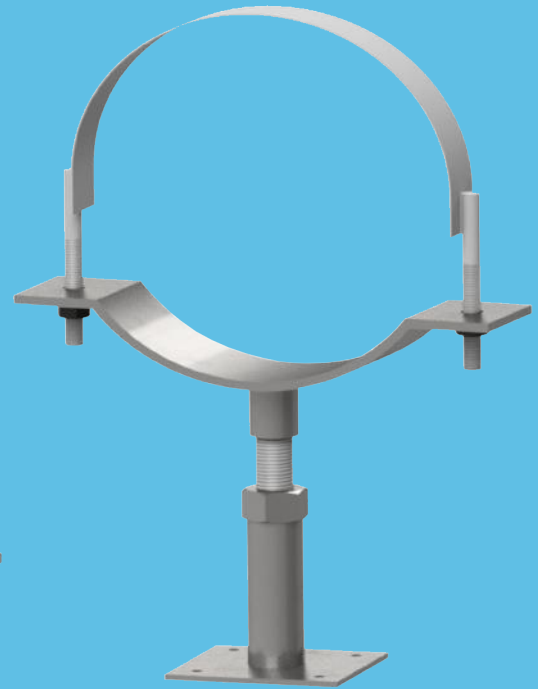

PowerSeal
PIPELINE PRODUCTS CORPORATION

SPECIAL FABRICATIONS

HANGERS, PIPE SUPPORTS, CLAMPS

Adjustable support flanged

Adjustable support W/ U-bolt

- Clamps, Hangers & Supports, Washer plates, Wall Sleeves
- Variety of metals available
- Wide range of design capabilities
- Customized submittals available upon request

1-800-800-0932

www.powerseal.com • 701 Pleasant View Drive Wichita Falls, TX 76306 • 940-767-5566 fax: 940-723-8378

FITTING SOLUTIONS FOR HARSH ENVIRONMENTS

HANGERS, PIPE SUPPORTS, CLAMPS

Manhole support clamp

Socket clamp

Adjustable hanger with roller

Washer plate

Offset pipe support clamp

Clevis support hanger

Tie down strap

Wall sleeve

1-800-800-0932