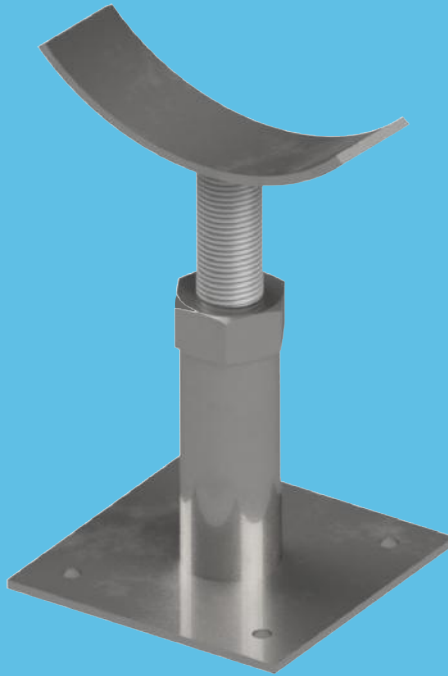

PowerSeal
PIPELINE PRODUCTS CORPORATION

SPECIAL FABRICATIONS

HANGERS, PIPE SUPPORTS, CLAMPS

Adjustable support flanged

Adjustable support W/ U-bolt

- Clamps, Hangers & Supports, Washer plates, Wall Sleeves
- Variety of metals available
- Wide range of design capabilities
- Customized submittals available upon request

1-800-800-0932

www.powerseal.com • 701 Pleasant View Drive Wichita Falls, TX 76306 • 940-767-5566 fax: 940-723-8378

FITTING SOLUTIONS FOR HARSH ENVIRONMENTS

HANGERS, PIPE SUPPORTS, CLAMPS

Manhole support clamp

Socket clamp

Adjustable hanger with roller

Washer plate

Offset pipe support clamp

Clevis support hanger

Tie down strap

Wall sleeve

1-800-800-0932