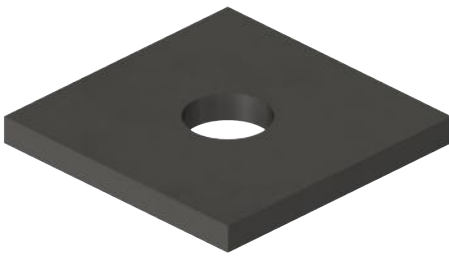

PowerSeal
PIPELINE PRODUCTS CORPORATION

SPECIAL FABRICATIONS

HANGERS, PIPE SUPPORTS, CLAMPS

Adjustable support flanged

Adjustable support W/ U-bolt

- Clamps, Hangers & Supports, Washer plates, Wall Sleeves
- Variety of metals available
- Wide range of design capabilities
- Customized submittals available upon request

1-800-800-0932

www.powerseal.com • 701 Pleasant View Drive Wichita Falls, TX 76306 • 940-767-5566 fax: 940-723-8378

FITTING SOLUTIONS FOR HARSH ENVIRONMENTS

HANGERS, PIPE SUPPORTS, CLAMPS

Manhole support clamp

Socket clamp

Adjustable hanger with roller

Washer plate

Offset pipe support clamp

Clevis support hanger

Tie down strap

Wall sleeve

1-800-800-0932