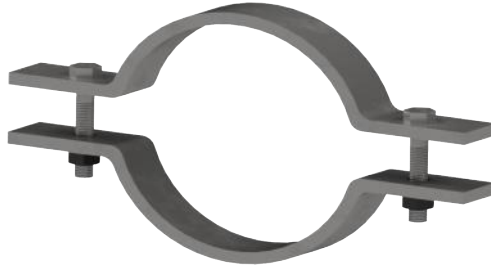

PowerSeal
PIPELINE PRODUCTS CORPORATION

SPECIAL FABRICATIONS

HANGERS, PIPE SUPPORTS, CLAMPS

Adjustable support flanged

Adjustable support W/ U-bolt

- Clamps, Hangers & Supports, Washer plates, Wall Sleeves
- Variety of metals available
- Wide range of design capabilities
- Customized submittals available upon request

1-800-800-0932

www.powerseal.com • 701 Pleasant View Drive Wichita Falls, TX 76306 • 940-767-5566 fax: 940-723-8378

FITTING SOLUTIONS FOR HARSH ENVIRONMENTS

HANGERS, PIPE SUPPORTS, CLAMPS

Manhole support clamp

Socket clamp

Adjustable hanger with roller

Washer plate

Offset pipe support clamp

Clevis support hanger

Tie down strap

Wall sleeve

1-800-800-0932