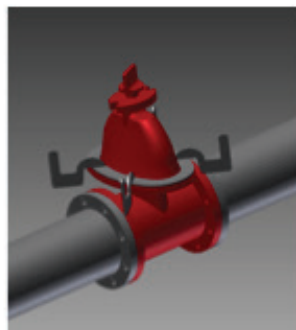

## MODEL 5000 VALVE BOX ALIGNER

PREVENTS VALVE MISALIGNMENT AND INSULATES

**BODY:** 1/4 Carbon Steel per ASTM A36.

**FINISH:** Standard protective Epoxy coating.

**GASKET:** SBR from 100% new rubber with superior storage characteristics.

Suitable for mild acids, water and salt media.

Valve Size		Gate Valve Manufacturer	Catalog Number	List Price
4	100	US Pipe	500004000USP	\$260.00
		Waterous	500004000WTS	
		Mueller	500004000MUE	
		Kennedy	500004000KEN	
6	150	US Pipe	500006000USP	\$276.30
		Waterous	500006000WTS	
		Mueller	500006000MUE	
		Kennedy	500006000KEN	
8	200	US Pipe	500008000USP	\$281.70
		Waterous	500008000WTS	
		Mueller	500008000MUE	
		Kennedy	500008000KEN	
10	250	US Pipe	500010000USP	\$287.00
		Waterous	500010000WTS	
		Mueller	500010000MUE	
		Kennedy	500010000KEN	
12	300	US Pipe	500012000USP	\$319.50
		Waterous	500012000WTS	
		Mueller	500012000MUE	
		Kennedy	500012000KEN	
16	400	US Pipe	500016000USP	\$368.30
		Waterous	500016000WTS	
		Mueller	500016000MUE	
		Kennedy	500016000KEN	

## THE BEST WAY TO MEASURE PIPES

The PowerSeal O.D. Tape is available to measure up to 24" and 36" diameters. A light weight pocket size tape measure. Perfect for all those who work in the field, from engineers to laborers.

## MODELS 6960, 6961 & 6962 RATCHET SETS WITH DEEP SOCKETS

All PowerSeal Ratchet Sets come with deep sockets, which aid in the installation of PowerSeal Repair Clamps, Saddles, Tapping Sleeves, and Couplings.