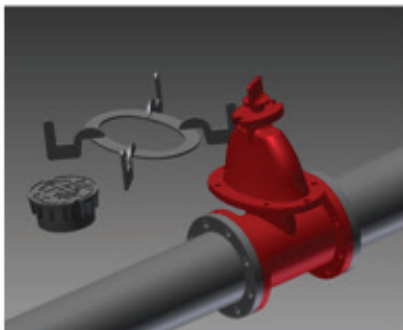

## MODEL 5000 VALVE BOX ALIGNER

PREVENTS VALVE MISALIGNMENT AND INSULATES

**BODY:** 1/4 Carbon Steel per ASTM A36.

**FINISH:** Standard protective Epoxy coating.

**GASKET:** SBR from 100% new rubber with superior storage characteristics.

Suitable for mild acids, water and salt media.

Valve Size		Gate Valve Manufacturer	Catalog Number	List Price
4	100	US Pipe	500004000USP	\$260.00
		Waterous	500004000WTS	
		Mueller	500004000MUE	
		Kennedy	500004000KEN	
6	150	US Pipe	500006000USP	\$276.30
		Waterous	500006000WTS	
		Mueller	500006000MUE	
		Kennedy	500006000KEN	
8	200	US Pipe	500008000USP	\$281.70
		Waterous	500008000WTS	
		Mueller	500008000MUE	
		Kennedy	500008000KEN	
10	250	US Pipe	500010000USP	\$287.00
		Waterous	500010000WTS	
		Mueller	500010000MUE	
		Kennedy	500010000KEN	
12	300	US Pipe	500012000USP	\$319.50
		Waterous	500012000WTS	
		Mueller	500012000MUE	
		Kennedy	500012000KEN	
16	400	US Pipe	500016000USP	\$368.30
		Waterous	500016000WTS	
		Mueller	500016000MUE	
		Kennedy	500016000KEN	

## THE BEST WAY TO MEASURE PIPES

The PowerSeal O.D. Tape is available to measure up to 24" and 36" diameters. A light weight pocket size tape measure. Perfect for all those who work in the field, from engineers to laborers.

## MODELS 6960, 6961 & 6962 RATCHET SETS WITH DEEP SOCKETS

All PowerSeal Ratchet Sets come with deep sockets, which aid in the installation of PowerSeal Repair Clamps, Saddles, Tapping Sleeves, and Couplings.